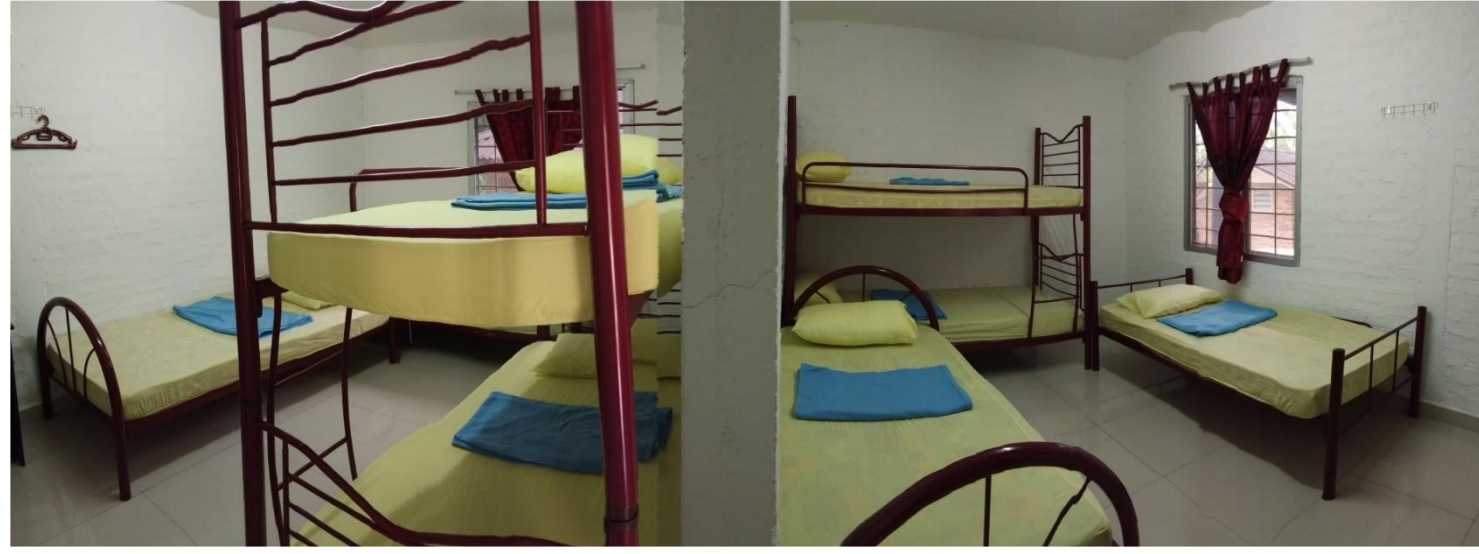

- Memories, Meaning, and More...

ACCOMMODATION

4-bedded chalet

- Air conditioned with attached toilet and hot water shower.
- 48 units available

ACCOMMODATION

8-bedded chalet

- Air conditioned with attached toilet and hot water shower.
- 10 units available

ACCOMMODATION

Dormitories

- Air conditioned with shared toilet and bathroom.
- 6 dorms for 6 to 10 pax. Total 50 beds available.

HALL (Jubilee Hall)

Interior

Capacity: 200 pax

2-foot tall stage with projector and speaker