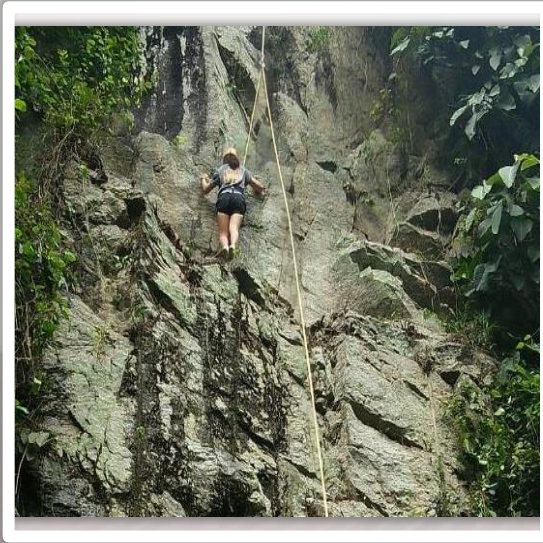

EXTREME ACTIVITIES

Rock Climbing